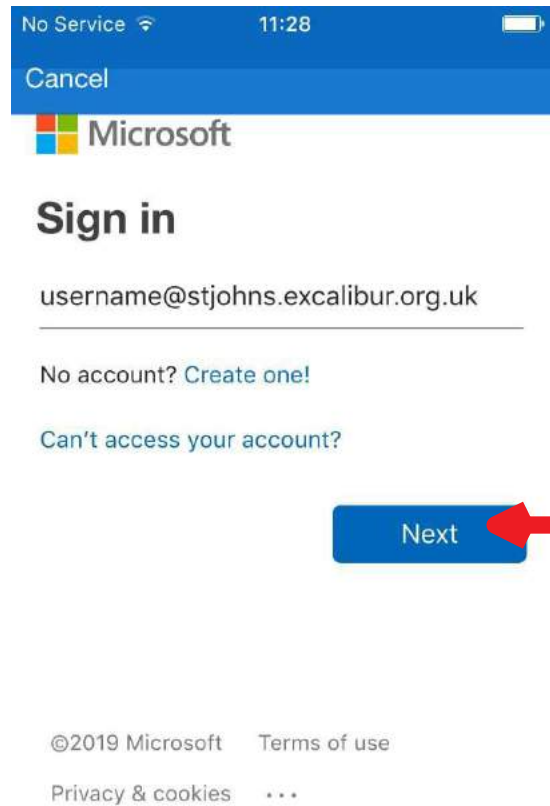

Show My Homework Login

17 January 2019

1. Open the app and click on **Log in via Office 365**

2. Enter your school email address in the below format. Username = your 4 or 5 digit number

3. Enter your School Password

4. Select Yes to remember your credentials