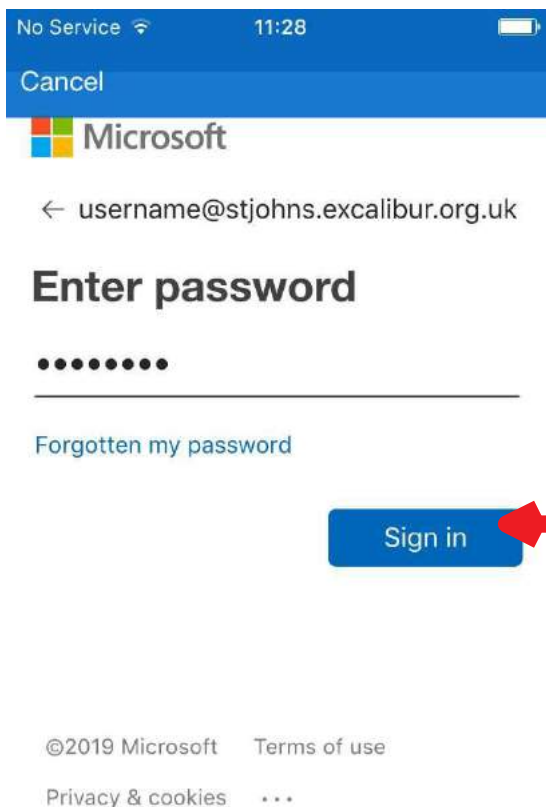

Show My Homework Login

17 January 2019

1. Open the app and click on **Log in via Office 365**

2. Enter your school email address in the below format. Username = your 4 or 5 digit number

3. Enter your School Password

4. Select Yes to remember your credentials