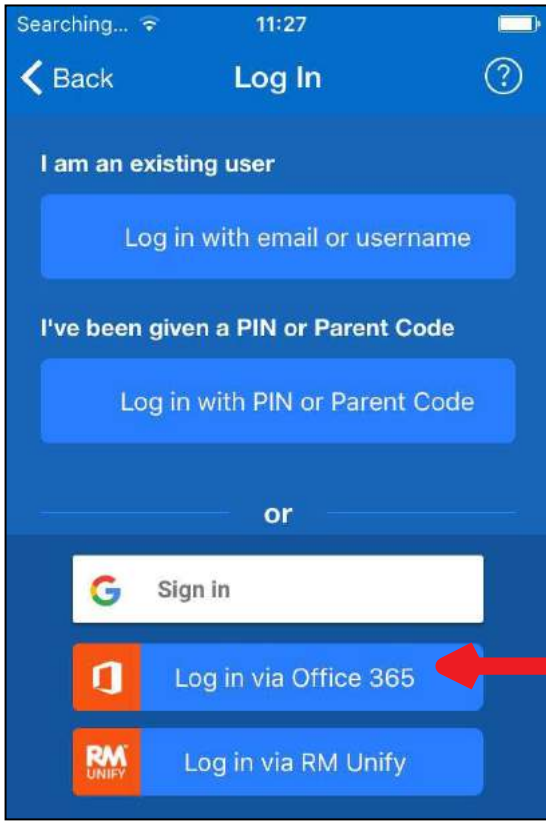

Show My Homework Login

17 January 2019

1. Open the app and click on **Log in via Office 365**

2. Enter your school email address in the below format. Username = your 4 or 5 digit number

3. Enter your School Password

4. Select Yes to remember your credentials