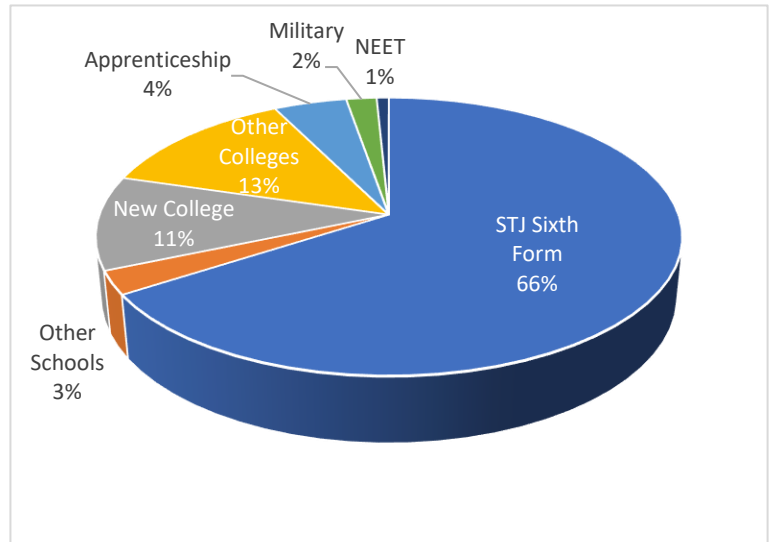

St John's Destinations 2025

Intentions of Year 11 Students – June 2025

Destination	No.	Percentage
STJ Sixth Form	169	66%
Other Schools	7	3%
New College	28	11%
Other Colleges	34	13%
Apprenticeship	12	5%
Army	5	2%
Undecided	2	1%

Destinations of Year 11 Students – September 2025

Destination	No.	Percentage
STJ Sixth Form	139	54%
Other Schools	7	3%
New College	50	20%
Other Colleges	47	18%
Apprenticeship	6	2%
Other	2	1%
Unknown	3	1%
NEET	2	1%